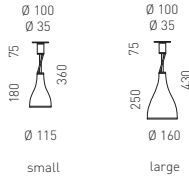

Design Yaacov Kaufman

Material aluminium brushed or lacquered white or black, rotation and tilt hinge as well as decorative rings nickel-plated steel

Lamps halogen lamp 60W/E14 or 100W/E27

Light forward beam, shielded to the sides

Control possible by means of external dimmer

Other features suspension luminaire with conical canopy features infinite height-adjustment facility

One Eighty Suspension Wall

One Eighty Suspension Ceiling

One Eighty Ceiling Track