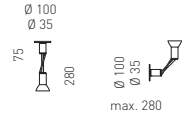

One Eighty Spot Ceiling/Wall