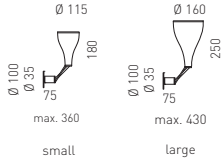

Control possible by means of external dimmer

Other features suspension luminaire with conical canopy features infinite height-adjustment facility

One Eighty Suspension Wall

One Eighty Suspension Ceiling

One Eighty Ceiling Track