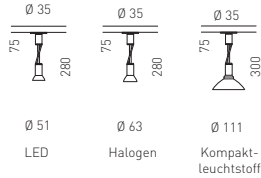

Design Yaacov Kaufman

Material aluminium brushed or lacquered white or black, rotation and tilt hinge as well as decorative rings nickel-plated steel

Lamps halogen lamp 60W/E14 or 100W/E27

Light forward beam, shielded to the sides

Control possible by means of external dimmer

Other features suspension luminaire with conical canopy features infinite height-adjustment facility

One Eighty Suspension Wall

One Eighty Suspension Ceiling

One Eighty Ceiling Track

One Eighty Adjustable

One Eighty Suspension Track

One Eighty Ceiling Track

One Eighty Spot Track

One Eighty Spot Ceiling/Wall

serien
.lighting

serien Raumleuchten GmbH Hainhäuser Str. 3-7 D-63110 Rodgau Tel: +49 [0]6106 69090 www.serien.com