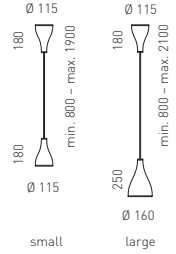

One Eighty Adjustable