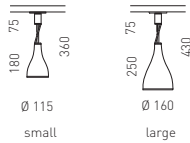

One Eighty Ceiling Track