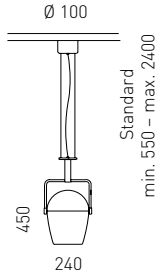

Pan Am Suspension Track