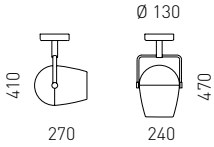

Pan Am Ceiling