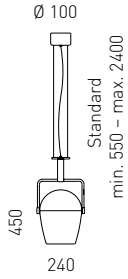

Floor, wall, ceiling, suspension  
and contact rail luminaire

Pan Am is highly versatile in terms of usage and lighting effects and boasts of a definitive design. Pan Am is available in different versions, for example as a floor spotlight – mobile, on a cross base fitted with castors or solid on a round base. The telescopic bar provides additional creative possibilities as its height is adjustable from 140 centimeter to a max of 210 centimeter. The base spotlight from the Pan Am range is suitable for small areas such as niches, landings or shop windows. Pan Am is also available in the form of wall lamps, ceiling lamps or pendant lamps, either with a round ceiling housing or with an adaptor for the bars. With all models, the head can turn 360 degrees on its own axis and swivel 270 degrees.

**Design** Hopf & Wortmann

**Material** brushed aluminium with protective coating

**Lamp** halogen lamp 150 W/E27

**Light** forward pointing light, shielded on the side

**Control** by external dimmer; on Cross, Floor and Base the dimmer is integrated in the mains supply

Pan Am Ceiling

Pan Am Suspension

Pan Am Suspension Track

Pan Am Track

Pan Am Cross

Pan Am Floor

Pan Am Wall

Pan Am Base