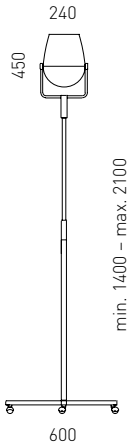

Floor, wall, ceiling, suspension  
and contact rail luminaire

Pan Am is highly versatile in terms of usage and lighting effects and boasts of a definitive design. Pan Am is available in different versions, for example as a floor spotlight – mobile, on a cross base fitted with castors or solid on a round base. The telescopic bar provides additional creative possibilities as its height is adjustable from 140 centimeter to a max of 210 centimeter. The base spotlight from the Pan Am range is suitable for small areas such as niches, landings or shop windows. Pan Am is also available in the form of wall lamps, ceiling lamps or pendant lamps, either with a round ceiling housing or with an adaptor for the bars. With all models, the head can turn 360 degrees on its own axis and swivel 270 degrees.

**Design** Hopf & Wortmann

**Material** brushed aluminium with protective coating

**Lamp** halogen lamp 150 W/E27

**Light** forward pointing light, shielded on the side

**Control** by external dimmer; on Cross, Floor and Base the dimmer is integrated in the mains supply

Pan Am Ceiling

Pan Am Suspension

Pan Am Suspension Track

Pan Am Track

Pan Am Cross

Pan Am Floor

Pan Am Wall

Pan Am Base