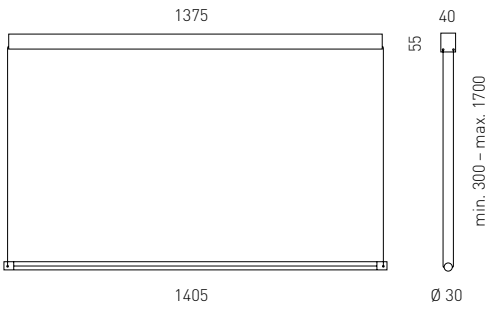

A: Uplight

B: Downlight